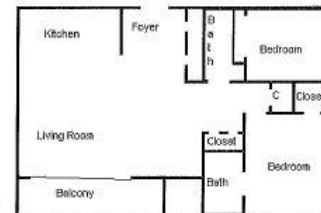

Side View (Gulf View)