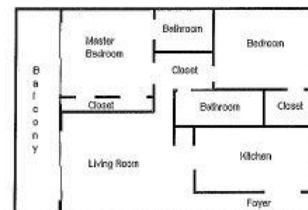

All Seasons Floor Plan

Gulf Front