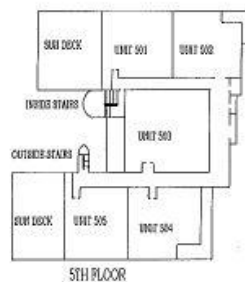

All Seasons Vacation Resort Building Layout

North

G
U
L
F

5TH FLOOR

G
U
L
F