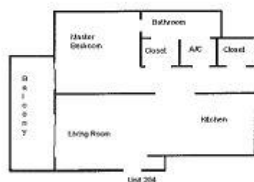

Gulf Front

Gulf Front