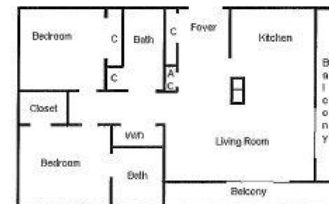

Side View (Gulf View)

Take Virtual Tours at:
Libertemanagement.com