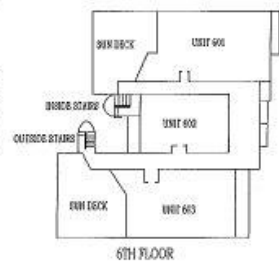

5TH FLOOR

6TH FLOOR

South

G
U
L
F